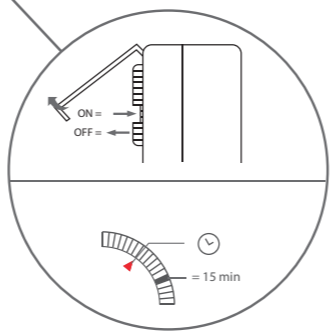

CHACON

Ref. :54009

3500W

230V - 50 Hz  
3500W - 16A  
Made in China

CHACON