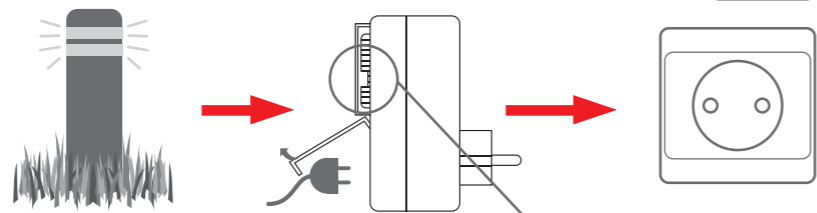

CHACON

Ref. :54009

3500W

230V - 50 Hz  
3500W - 16A  
Made in China

CHACON